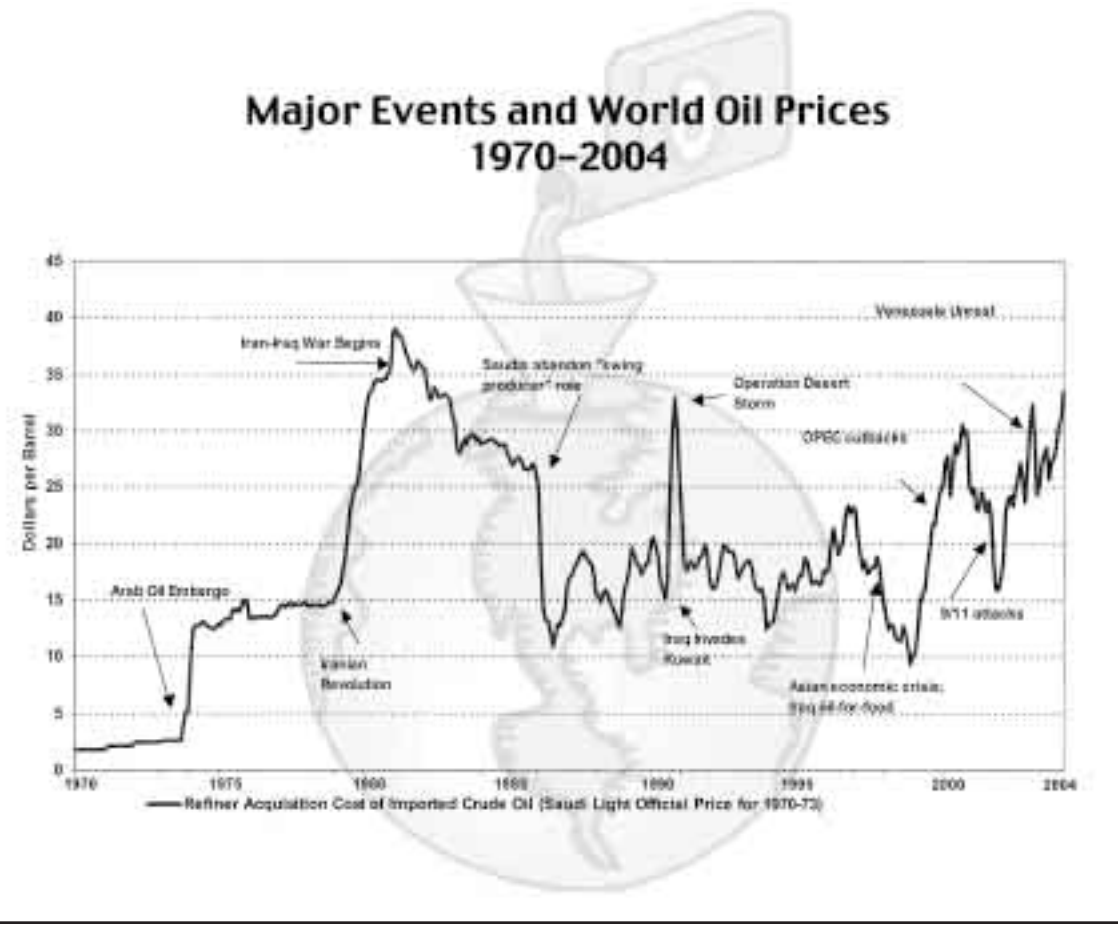

Callaway FURNITURE & CARPET

MARCH MADNESS SALE

Carpet starting at $10.99 per sq. yd. w/ labor & padding	5 Piece Bedroom Group including Dresser, Mirror, Nightstand, Headboard & Chest Reg. $869 NOW $649	Southwest Style in Pine Table & 6 chairs Reg. $1,069 NOW $849
Broyhill Attic Heirlooms Leg Table, 4 Windsor Chairs, 2 Windsor Arm Chairs • Solid Oak Reg. $2,949 NOW $1,799	Wing Back Chairs in Blue, Burgundy, & Green Reg. $299 NOW $219	Rustic Pine Corner Cabinet Reg. $689 NOW $499
by Vicky's Sofa & Loveseat w/ Handcrafted Spring Seating Reg. $1,489 NOW $899 One Set Only	Just Arrived! Curios starting at $199	Recliner in Green Tones Buy One - Get One FREE $499 One Set Only

12 MONTHS SAME AS CASH

Callaway Furniture & Carpet thanks Hobbs and the surrounding areas for a wonderful 2004! We're your local Broyhill Furniture Center and Serta Dealer - the world's best mattress.

CONSUMER ADVISORY: More than 700 people in the United States die in bedroom fires each year.* **Effective January 21, 2005, Serta became the only major mattress manufacturer to include open flame retardant materials in the production of all Serta bedding nationwide.**

NOT Sealy, NOT Simmons... ONLY Serta

Serta FIREBLOCKER
EXCEEDS FEDERAL & STATE FLAMMABILITY STANDARDS

Callaway FURNITURE & CARPET
2401 N. GRIMES
Next to Hobbs First Assembly Church
Open Mon. - Sat. 9-6 392-8543
The Largest Showroom in Lea County

Lea County Electric...

Growing and Progressing with our member's interests in mind.

LEA COUNTY ELECTRIC
1300 W. Ave. D
Lovington, NM
396-3631