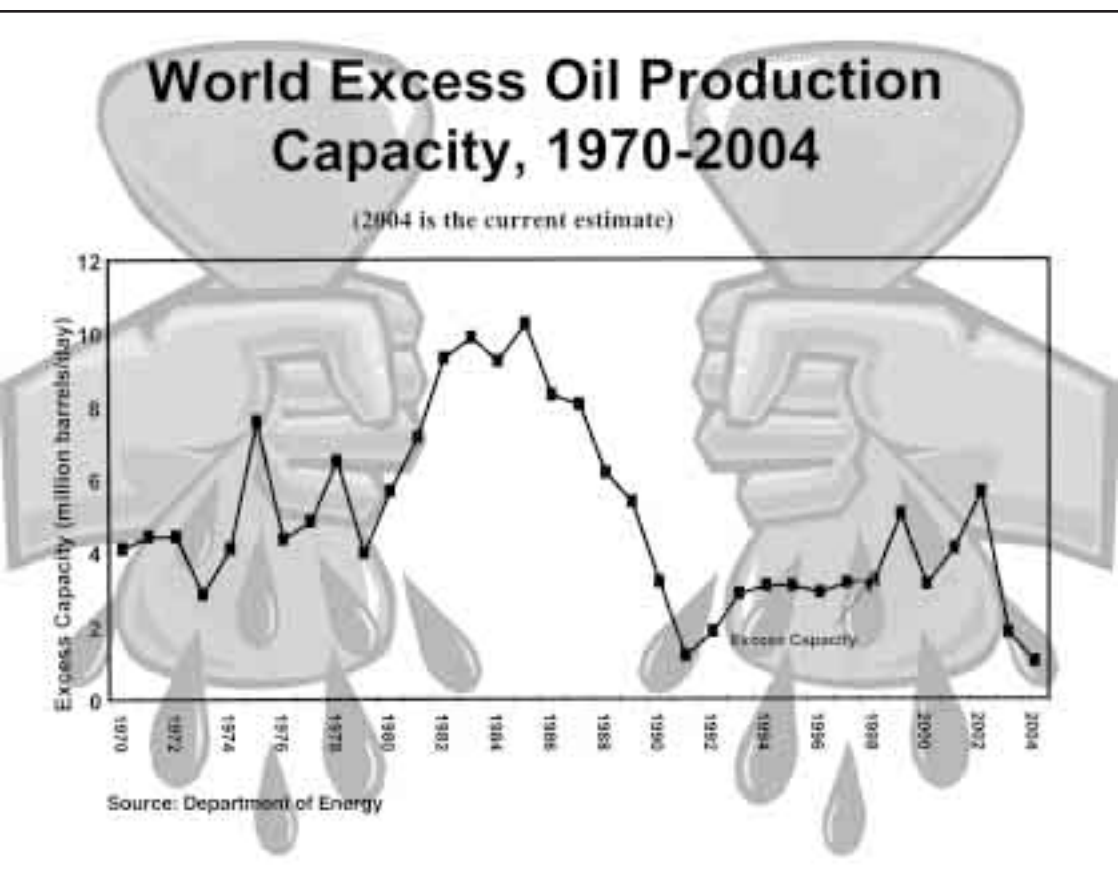

Callaway FURNITURE & CARPET

MARCH MADNESS SALE

Carpet starting at $10.99 per sq. yd. w/ labor & padding	5 Piece Bedroom Group including Dresser, Mirror, Nightstand, Headboard & Chest Reg. $869 NOW $649	Southwest Style in Pine Table & 6 chairs Reg. $1,069 NOW $849
Broyhill Attic Heirlooms Leg Table, 4 Windsor Chairs, 2 Windsor Arm Chairs • Solid Oak Reg. $2,949 NOW $1,799	Wing Back Chairs in Blue, Burgundy, & Green Reg. $299 NOW $219	Rustic Pine Corner Cabinet Reg. $689 NOW $499
by Vicky's Sofa & Loveseat w/ Handcrafted Spring Seating Reg. $1,489 NOW $899 One Set Only	Just Arrived! Curios starting at $199	Recliner in Green Tones Buy One - Get One FREE $499 One Set Only

12 MONTHS SAME AS CASH

Callaway Furniture & Carpet thanks Hobbs and the surrounding areas for a wonderful 2004! We're your local Broyhill Furniture Center and Serta Dealer - the world's best mattress.

CONSUMER ADVISORY: More than 700 people in the United States die in bedroom fires each year.* **Effective January 21, 2005, Serta became the only major mattress manufacturer to include open flame retardant materials in the production of all Serta bedding nationwide.**

NOT Sealy, NOT Simmons... ONLY Serta

Serta FIREBLOCKER
EXCEEDS FEDERAL & STATE FLAMMABILITY STANDARDS

Callaway FURNITURE & CARPET
2401 N. GRIMES
Next to Hobbs First Assembly Church
Open Mon. - Sat. 9-6 392-8543
The Largest Showroom in Lea County

Lea County Electric...

Growing and Progressing with our member's interests in mind.

LEA COUNTY ELECTRIC
1300 W. Ave. D
Lovington, NM
396-3631